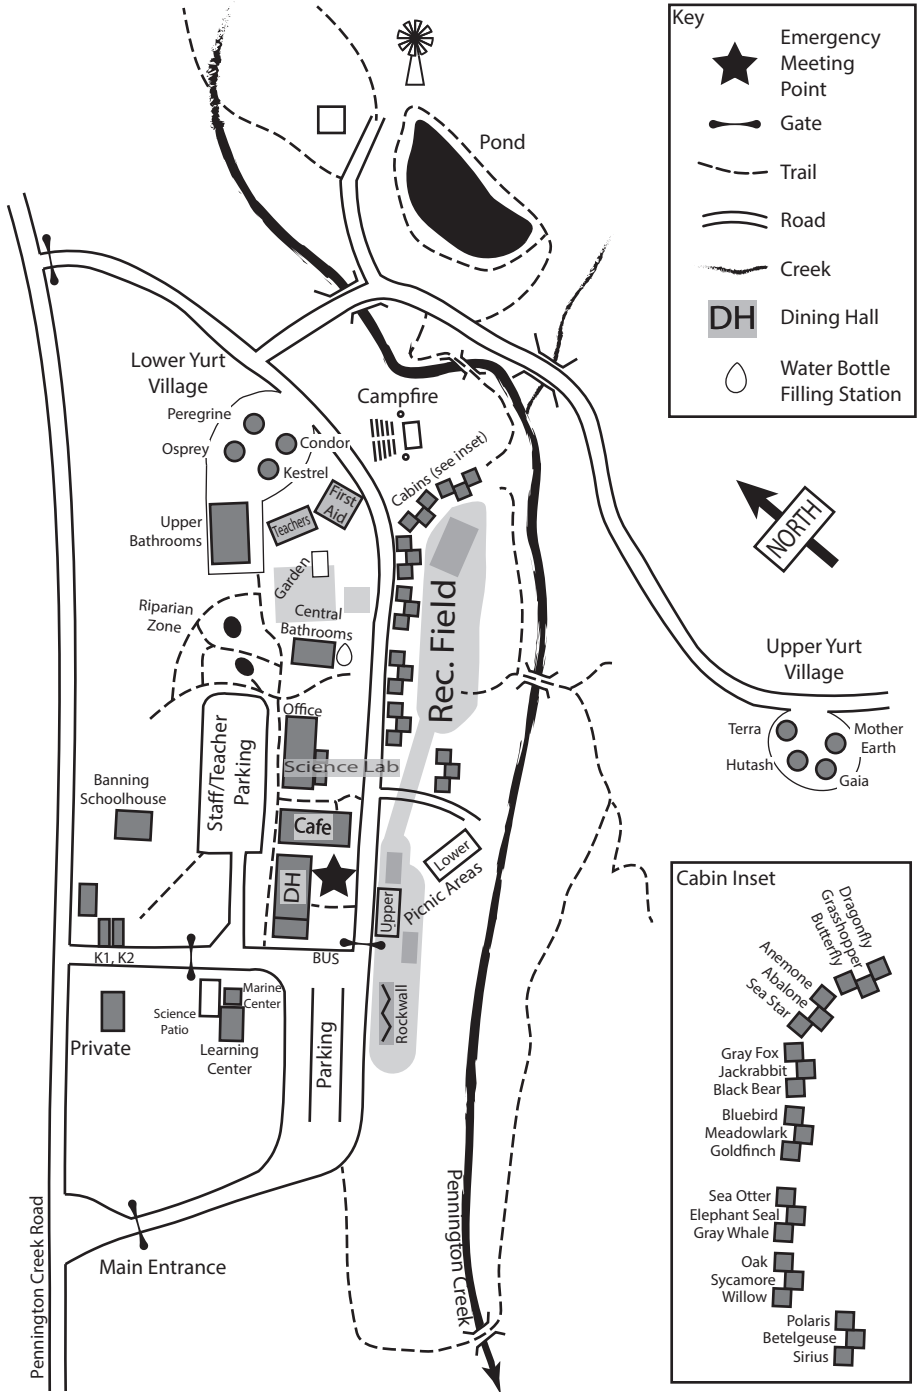

# Camp KEEP By the Sea

## at Rancho El Chorro

**Key**

- ★ Emergency Meeting Point
- Gate
- - - Trail
- == Road
- ~ Creek
- DH Dining Hall
- Water Bottle Filling Station

**Cabin Inset**

- Dragonfly
- Grasshopper
- Butterfly
- Anemone
- Abalone
- Sea Star
- Gray Fox
- Jackrabbit
- Black Bear
- Bluebird
- Meadowlark
- Goldfinch
- Sea Otter
- Elephant Seal
- Gray Whale
- Oak
- Sycamore
- Willow
- Polaris
- Betelgeuse
- Sirius